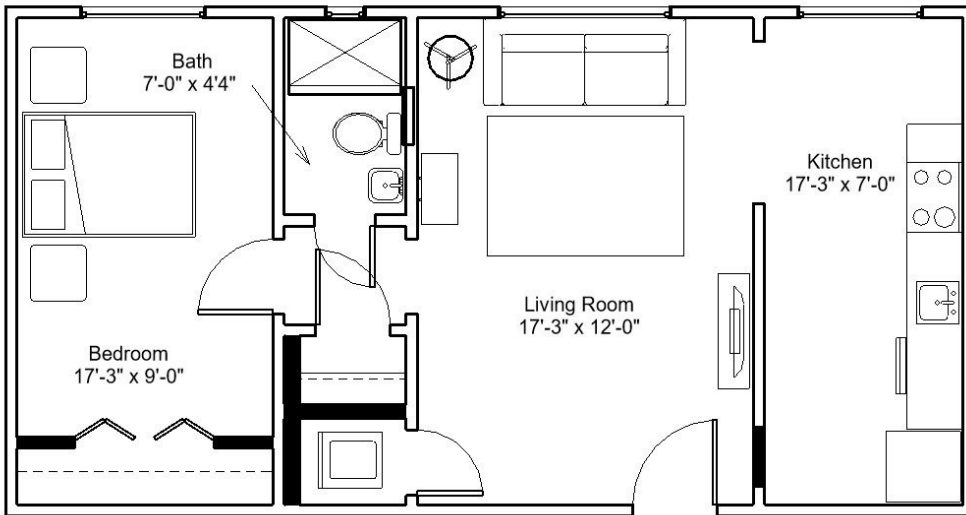

ESTHER

Move me in!

$19 Application Fee

$200 Security Deposit

Unit # _____

$ _____ Rent

ONE BEDROOM
ONE BATHROOM

610 Square Feet

The Ellis Apartments is a 24 apartment multi-family community located near the Crown Hill neighborhood. The Ellis residents have access to a community lounge and computer center, a community garden, and bike storage. Each apartment is beautifully designed with modern amenities and finishes including stainless steel appliances, large closets, and washer and dryer hook ups.