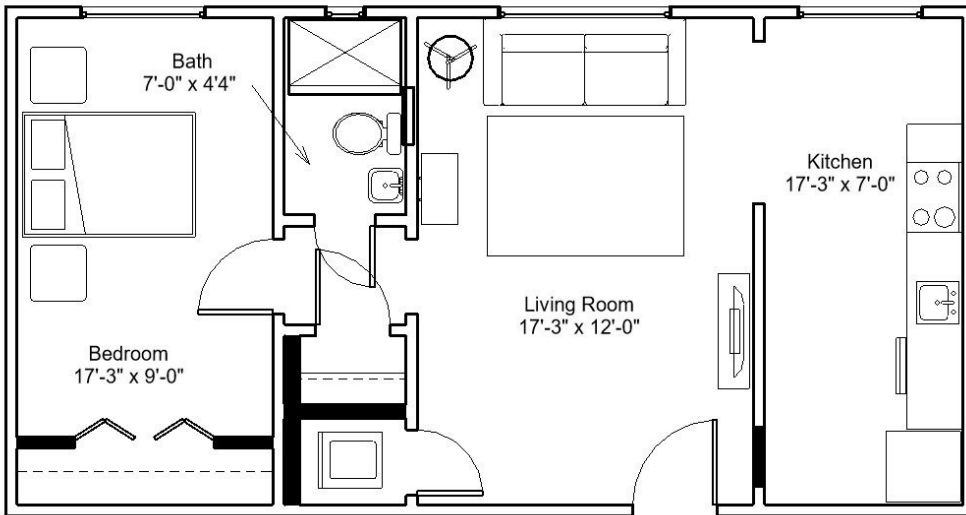

BEVERLY

Move me in!

\$19 Application Fee

\$200 Security Deposit

Unit # _____

\$ _____ Rent

ONE BEDROOM
ONE BATHROOM

612 Square Feet

CLAYTON

Move me in!

\$19 Application Fee

\$200 Security Deposit

Unit # _____

\$ _____ Rent

ONE BEDROOM
ONE BATHROOM

560 Square Feet