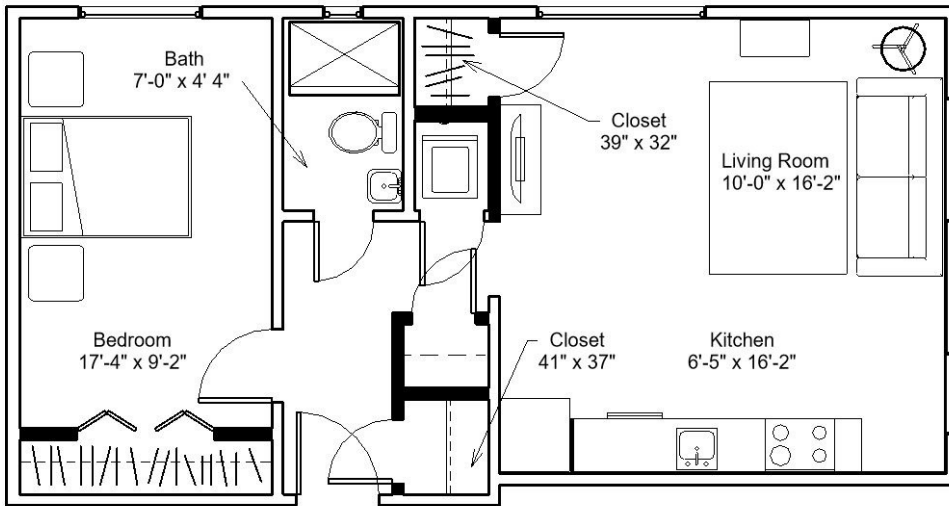

BEVERLY

Move me in!

\$19 Application Fee

\$200 Security Deposit

Unit # _____

\$ _____ Rent

ONE BEDROOM
ONE BATHROOM

612 Square Feet

CLAYTON

Move me in!

\$19 Application Fee

\$200 Security Deposit

Unit # _____

\$ _____ Rent

ONE BEDROOM
ONE BATHROOM

560 Square Feet