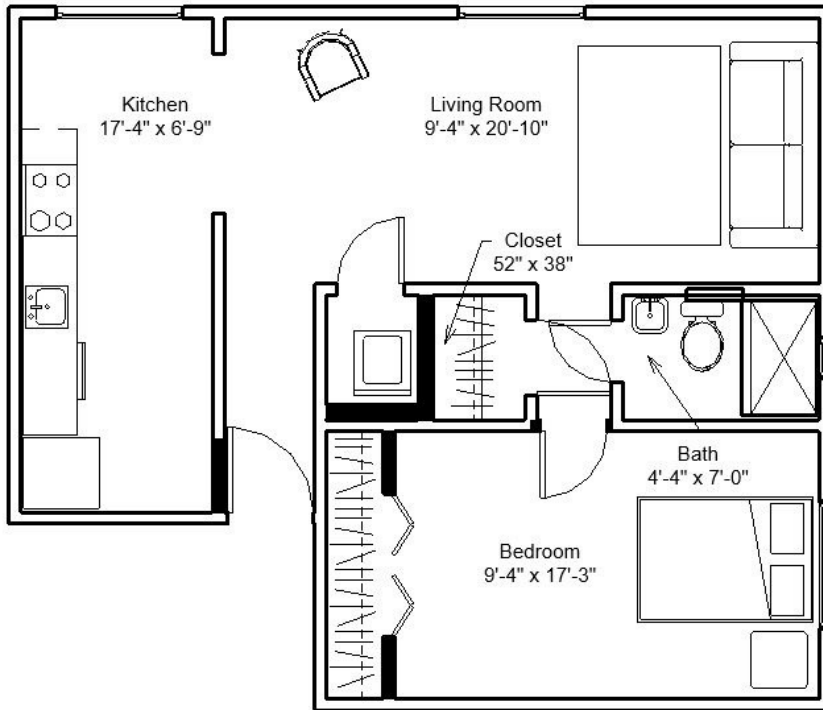

FRANCIS

Move me in!

$19 Application Fee

$200 Security Deposit

Unit # _____

$ _____ Rent

ONE BEDROOM
ONE BATHROOM

641 Square Feet

The Ellis Apartments is a 24 apartment multi-family community located near the Crown Hill neighborhood. The Ellis residents have access to a community lounge and computer center, a community garden, and bike storage. Each apartment is beautifully designed with modern amenities and finishes including stainless steel appliances, large closets, and washer and dryer hook ups.