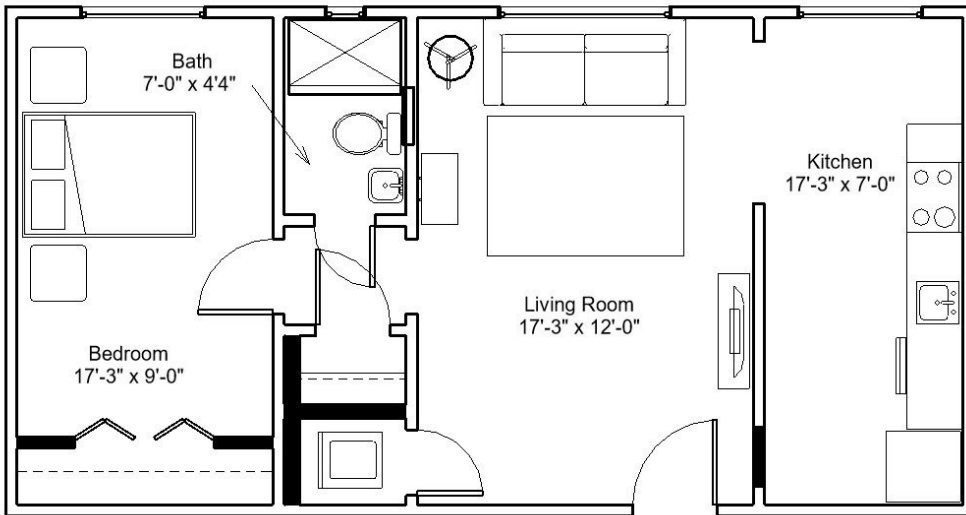

GRAHM

Move me in!

$19 Application Fee

$200 Security Deposit

Unit # _____

$ _____ Rent

ONE BEDROOM
ONE BATHROOM

625 Square Feet

The Ellis Apartments is a 24 apartment multi-family community located near the Crown Hill neighborhood. The Ellis residents have access to a community lounge and computer center, a community garden, and bike storage. Each apartment is beautifully designed with modern amenities and finishes including stainless steel appliances, large closets, and washer and dryer hook ups.